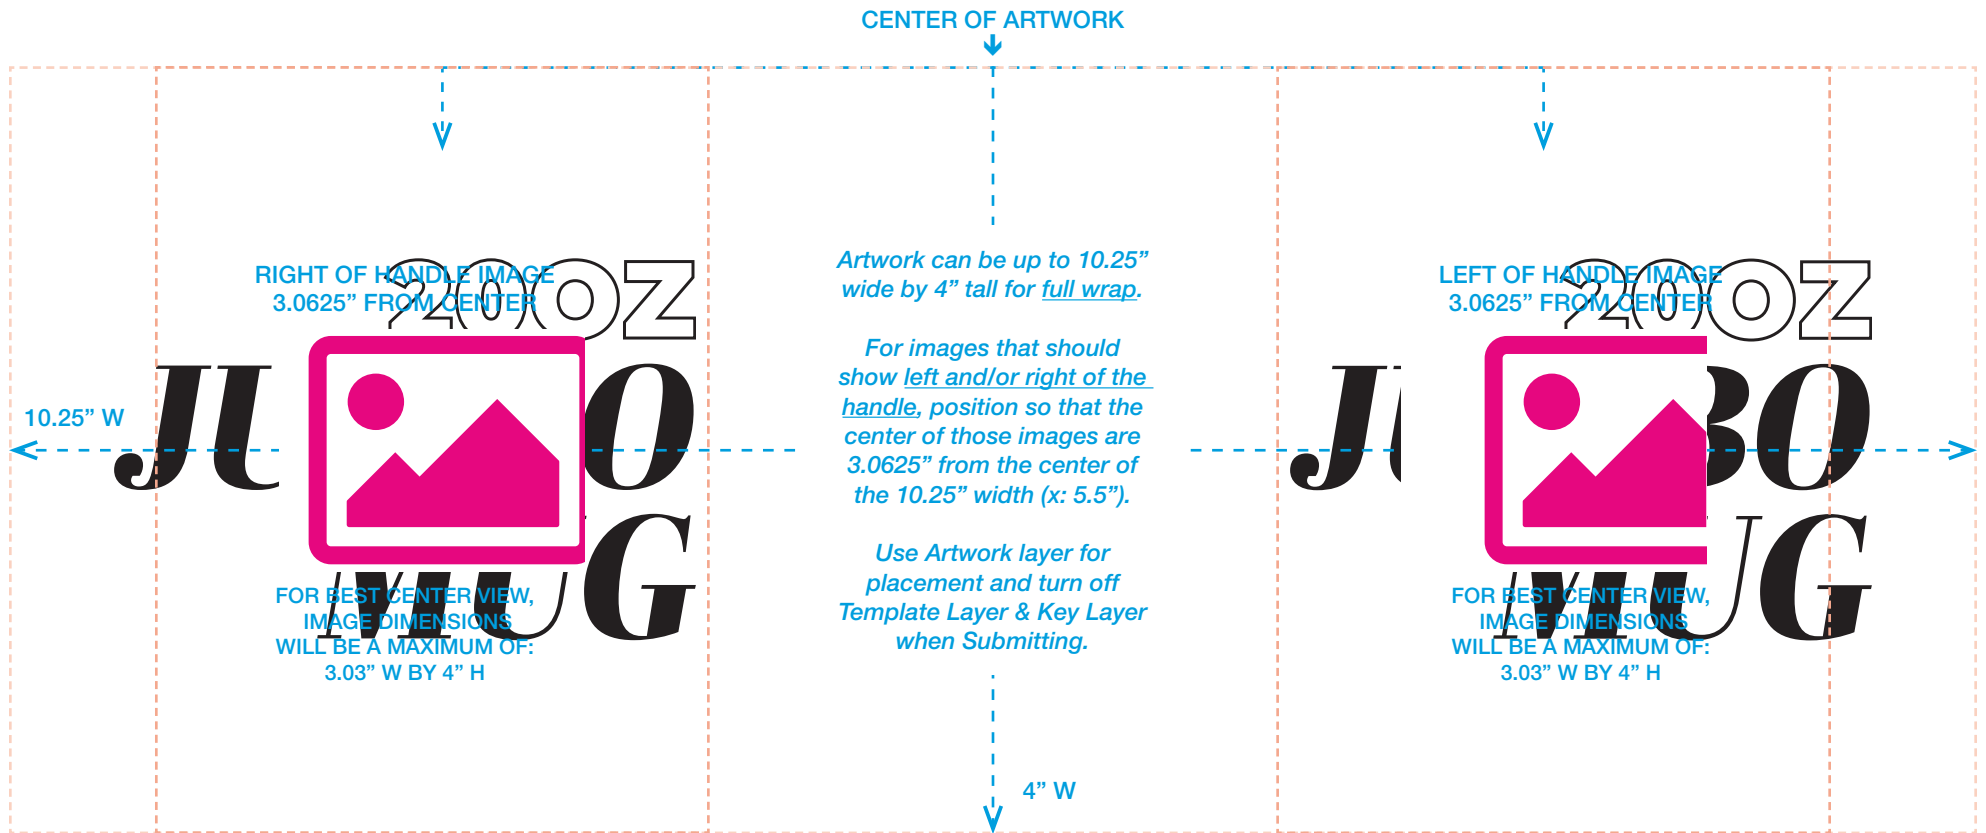

20oz JUMBO MUG

TRANSFER OVERALL SIZE: 11" X 5.5625"

IMAGE OVERALL AREA: 10.25" X 4"

SEQ: 000000

CLIENT: Name Here

MUG COLOR: Color Combo Here

of Mugs: 000

IMAGE POSITION:
1.2512" FROM THE TOP
0.125" FROM THE LEFT/RIGHT EDGE
0.3125" FROM THE BOTTOM