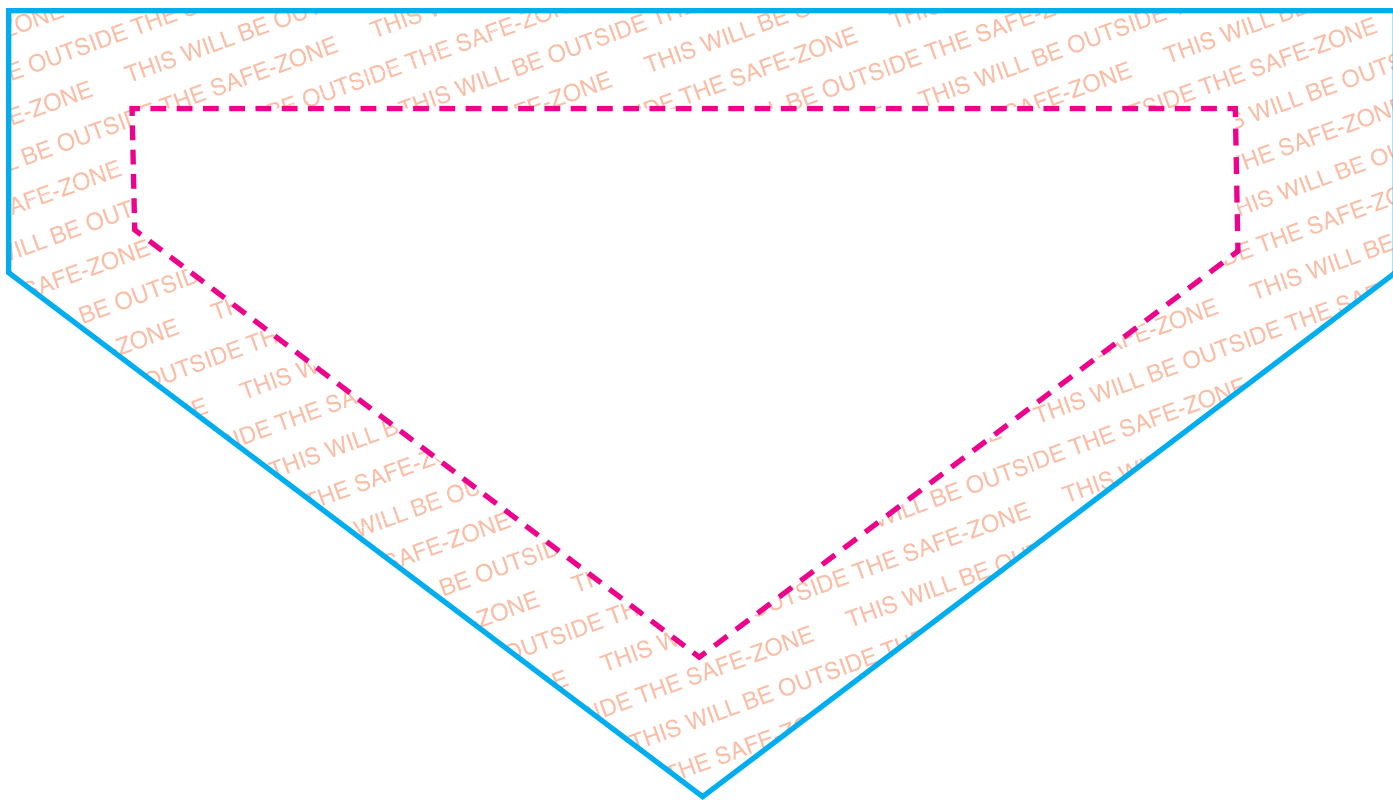

PET BANDANA COLLAR(SMALL)

TRANSFER OVERALL SIZE: 10" X 8"

IMAGE OVERALL AREA: 6.75" X 3.625"

IMAGE POSITION:

1.7488" FROM THE TOP

1.4847" FROM THE LEFT/RIGHT EDGE

1.7512" FROM THE BOTTOM