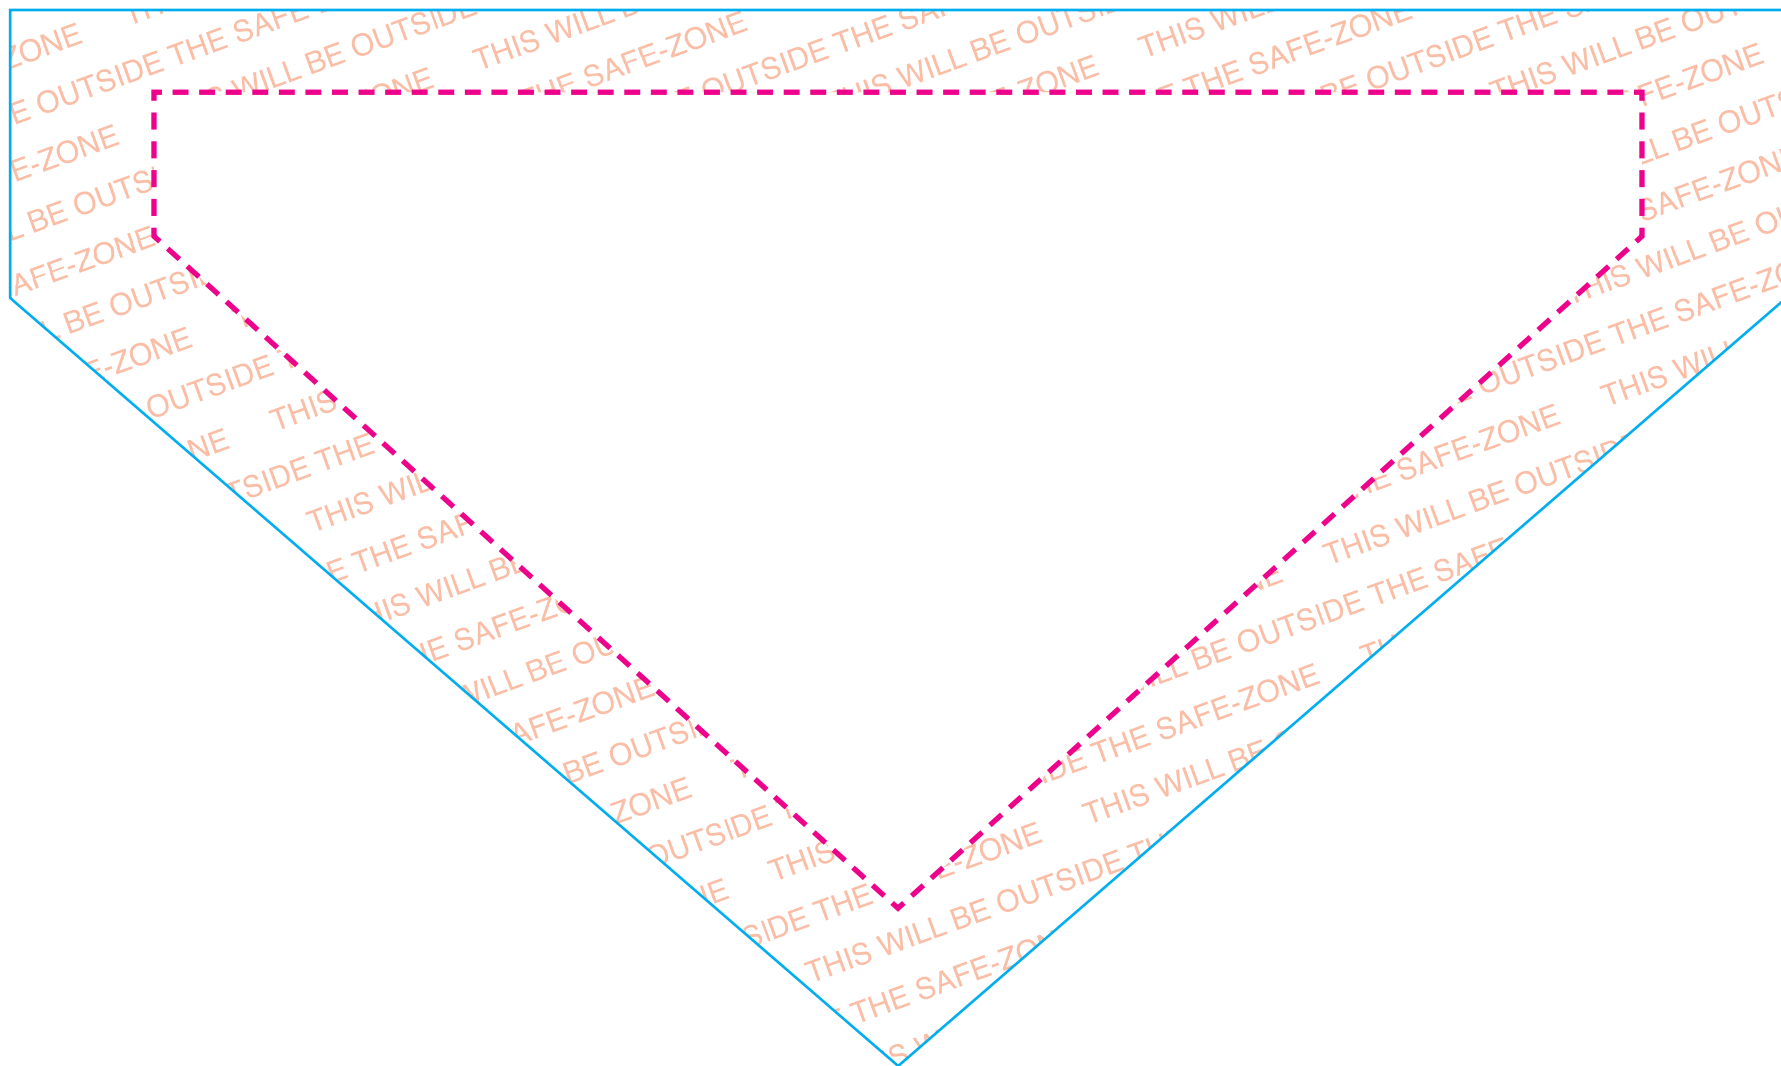

Pet Bandana w/Collar (Medium)

TRANSFER OVERALL SIZE: 10" X 6"

IMAGE OVERALL AREA: 8.75" X 5"

IMAGE POSITION:

0.4242" FROM THE TOP

0.7231" FROM THE LEFT/RIGHT EDGE

0.5597" FROM THE BOTTOM