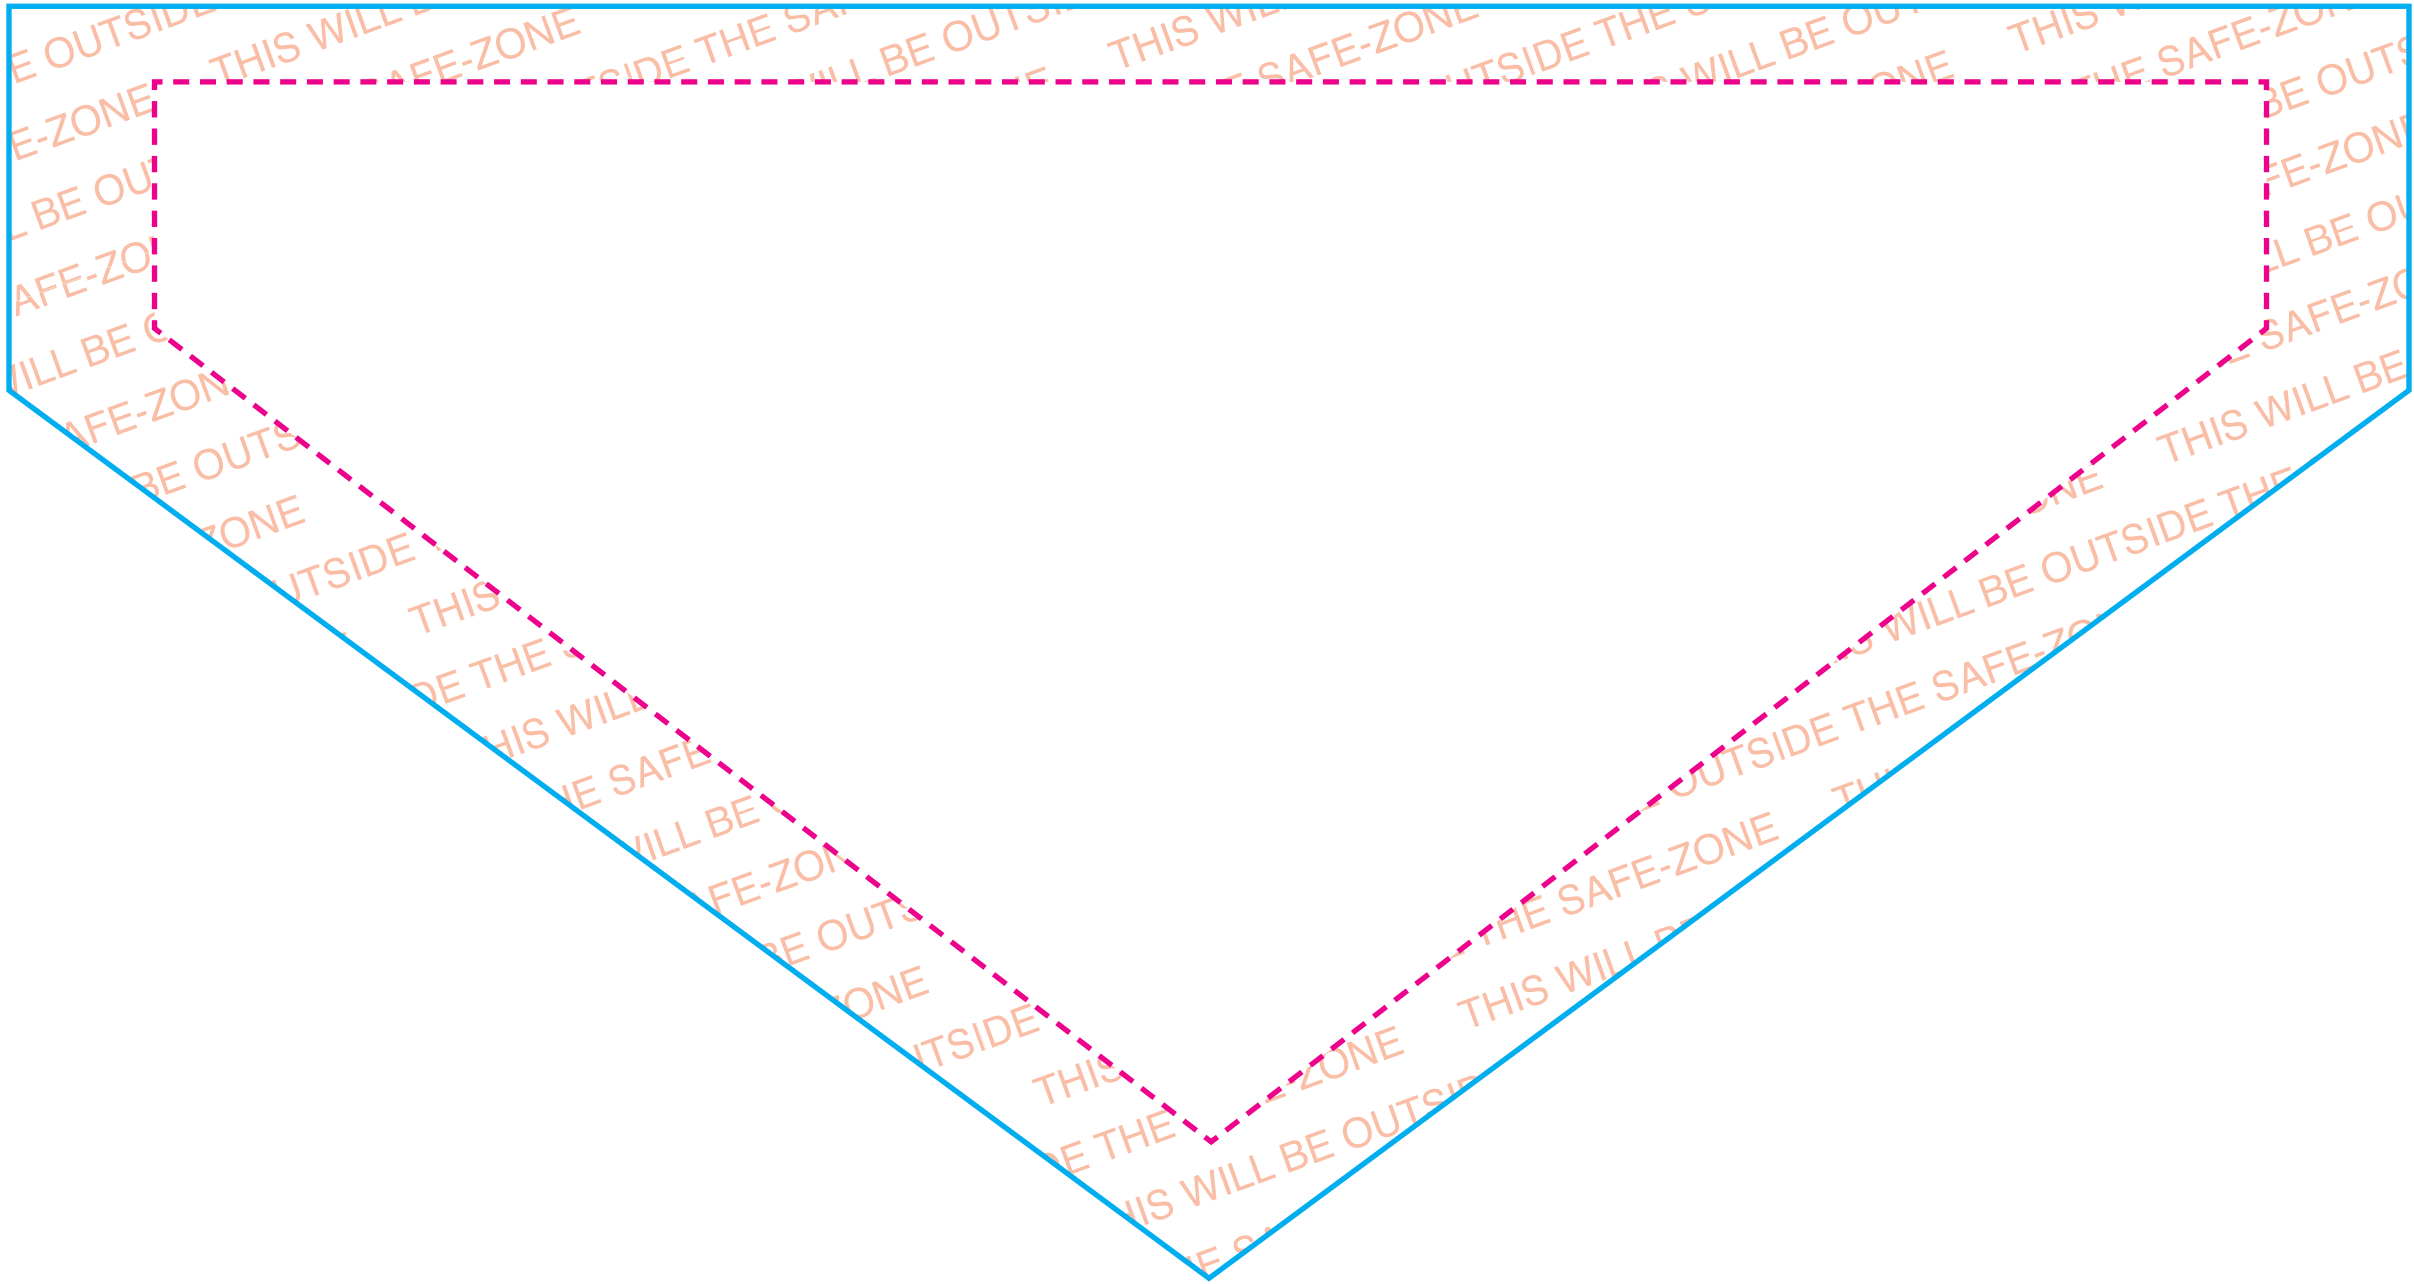

Pet Bandana w/Collar (Large)

TRANSFER OVERALL SIZE: 13" X 8"

IMAGE OVERALL AREA: 12" X 6"

IMAGE POSITION:

0.8257" FROM THE TOP

0.5157" FROM THE LEFT/RIGHT EDGE

1.0493" FROM THE BOTTOM