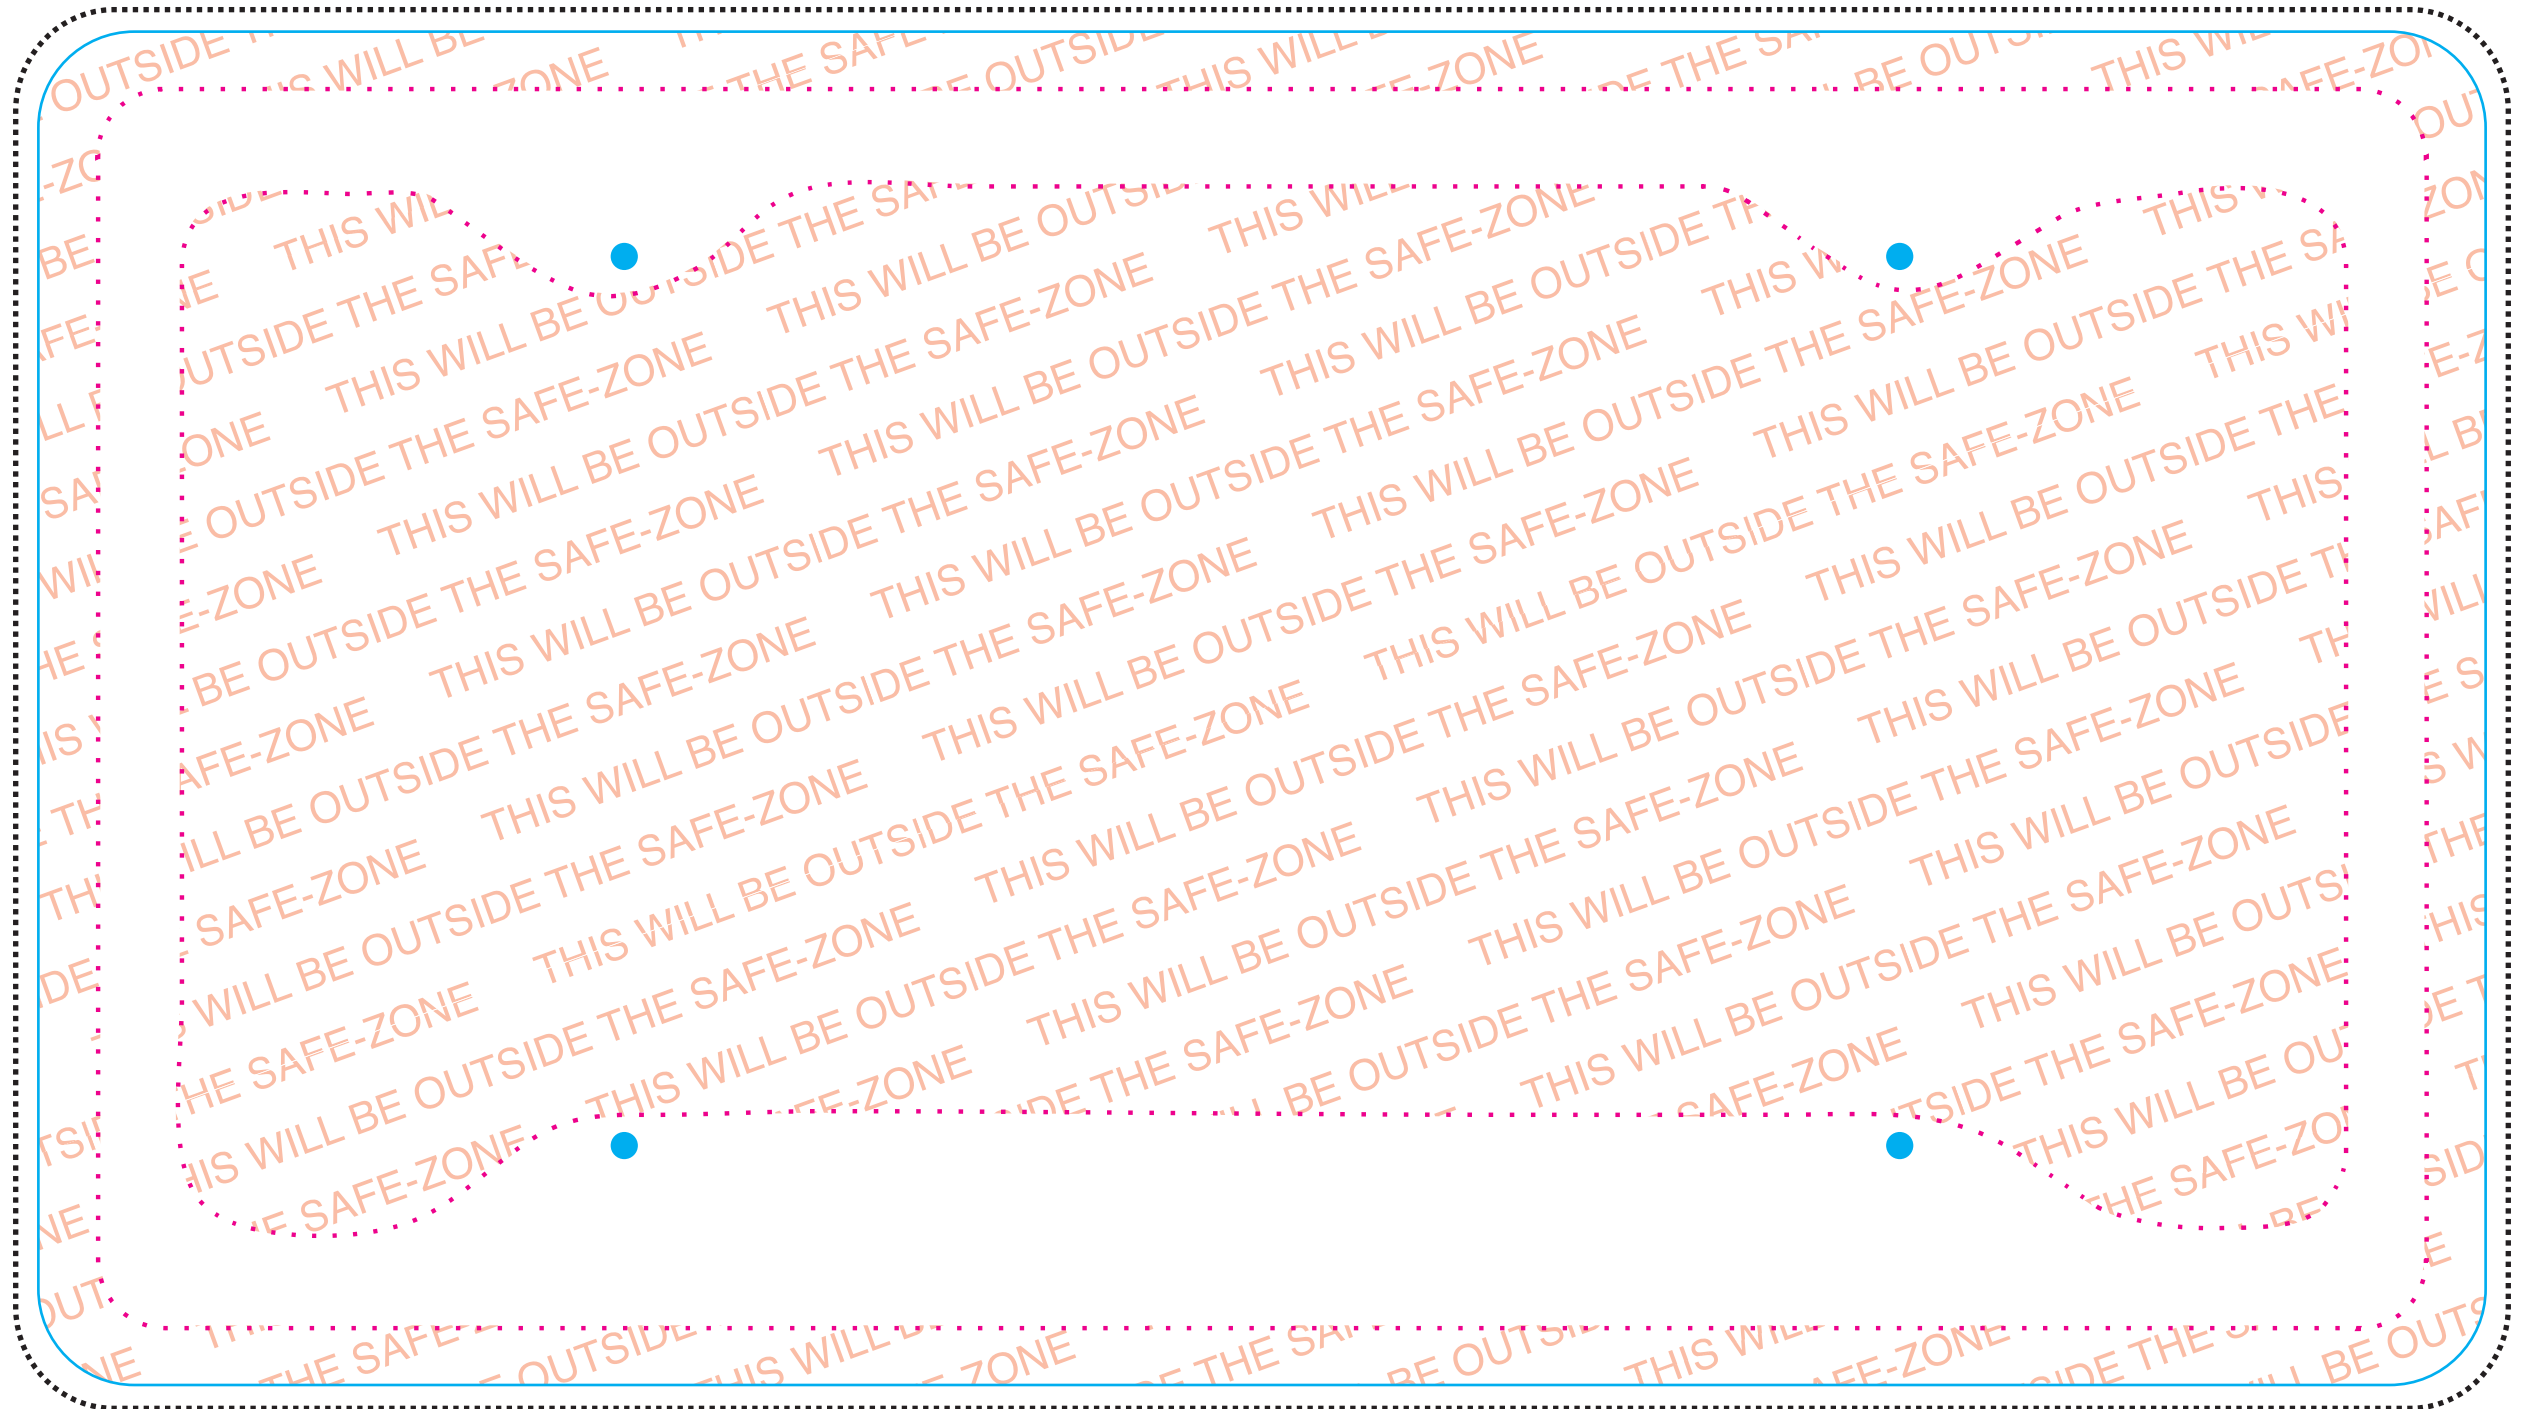

Thin License Plate Frame

TRANSFER OVERALL SIZE: 14" X 9"
IMAGE OVERALL AREA: 13.01" X 7.3127"

IMAGE POSITION:
0.9458" FROM THE TOP
1.7794" FROM THE LEFT/RIGHT EDGE
0.7865" FROM THE BOTTOM