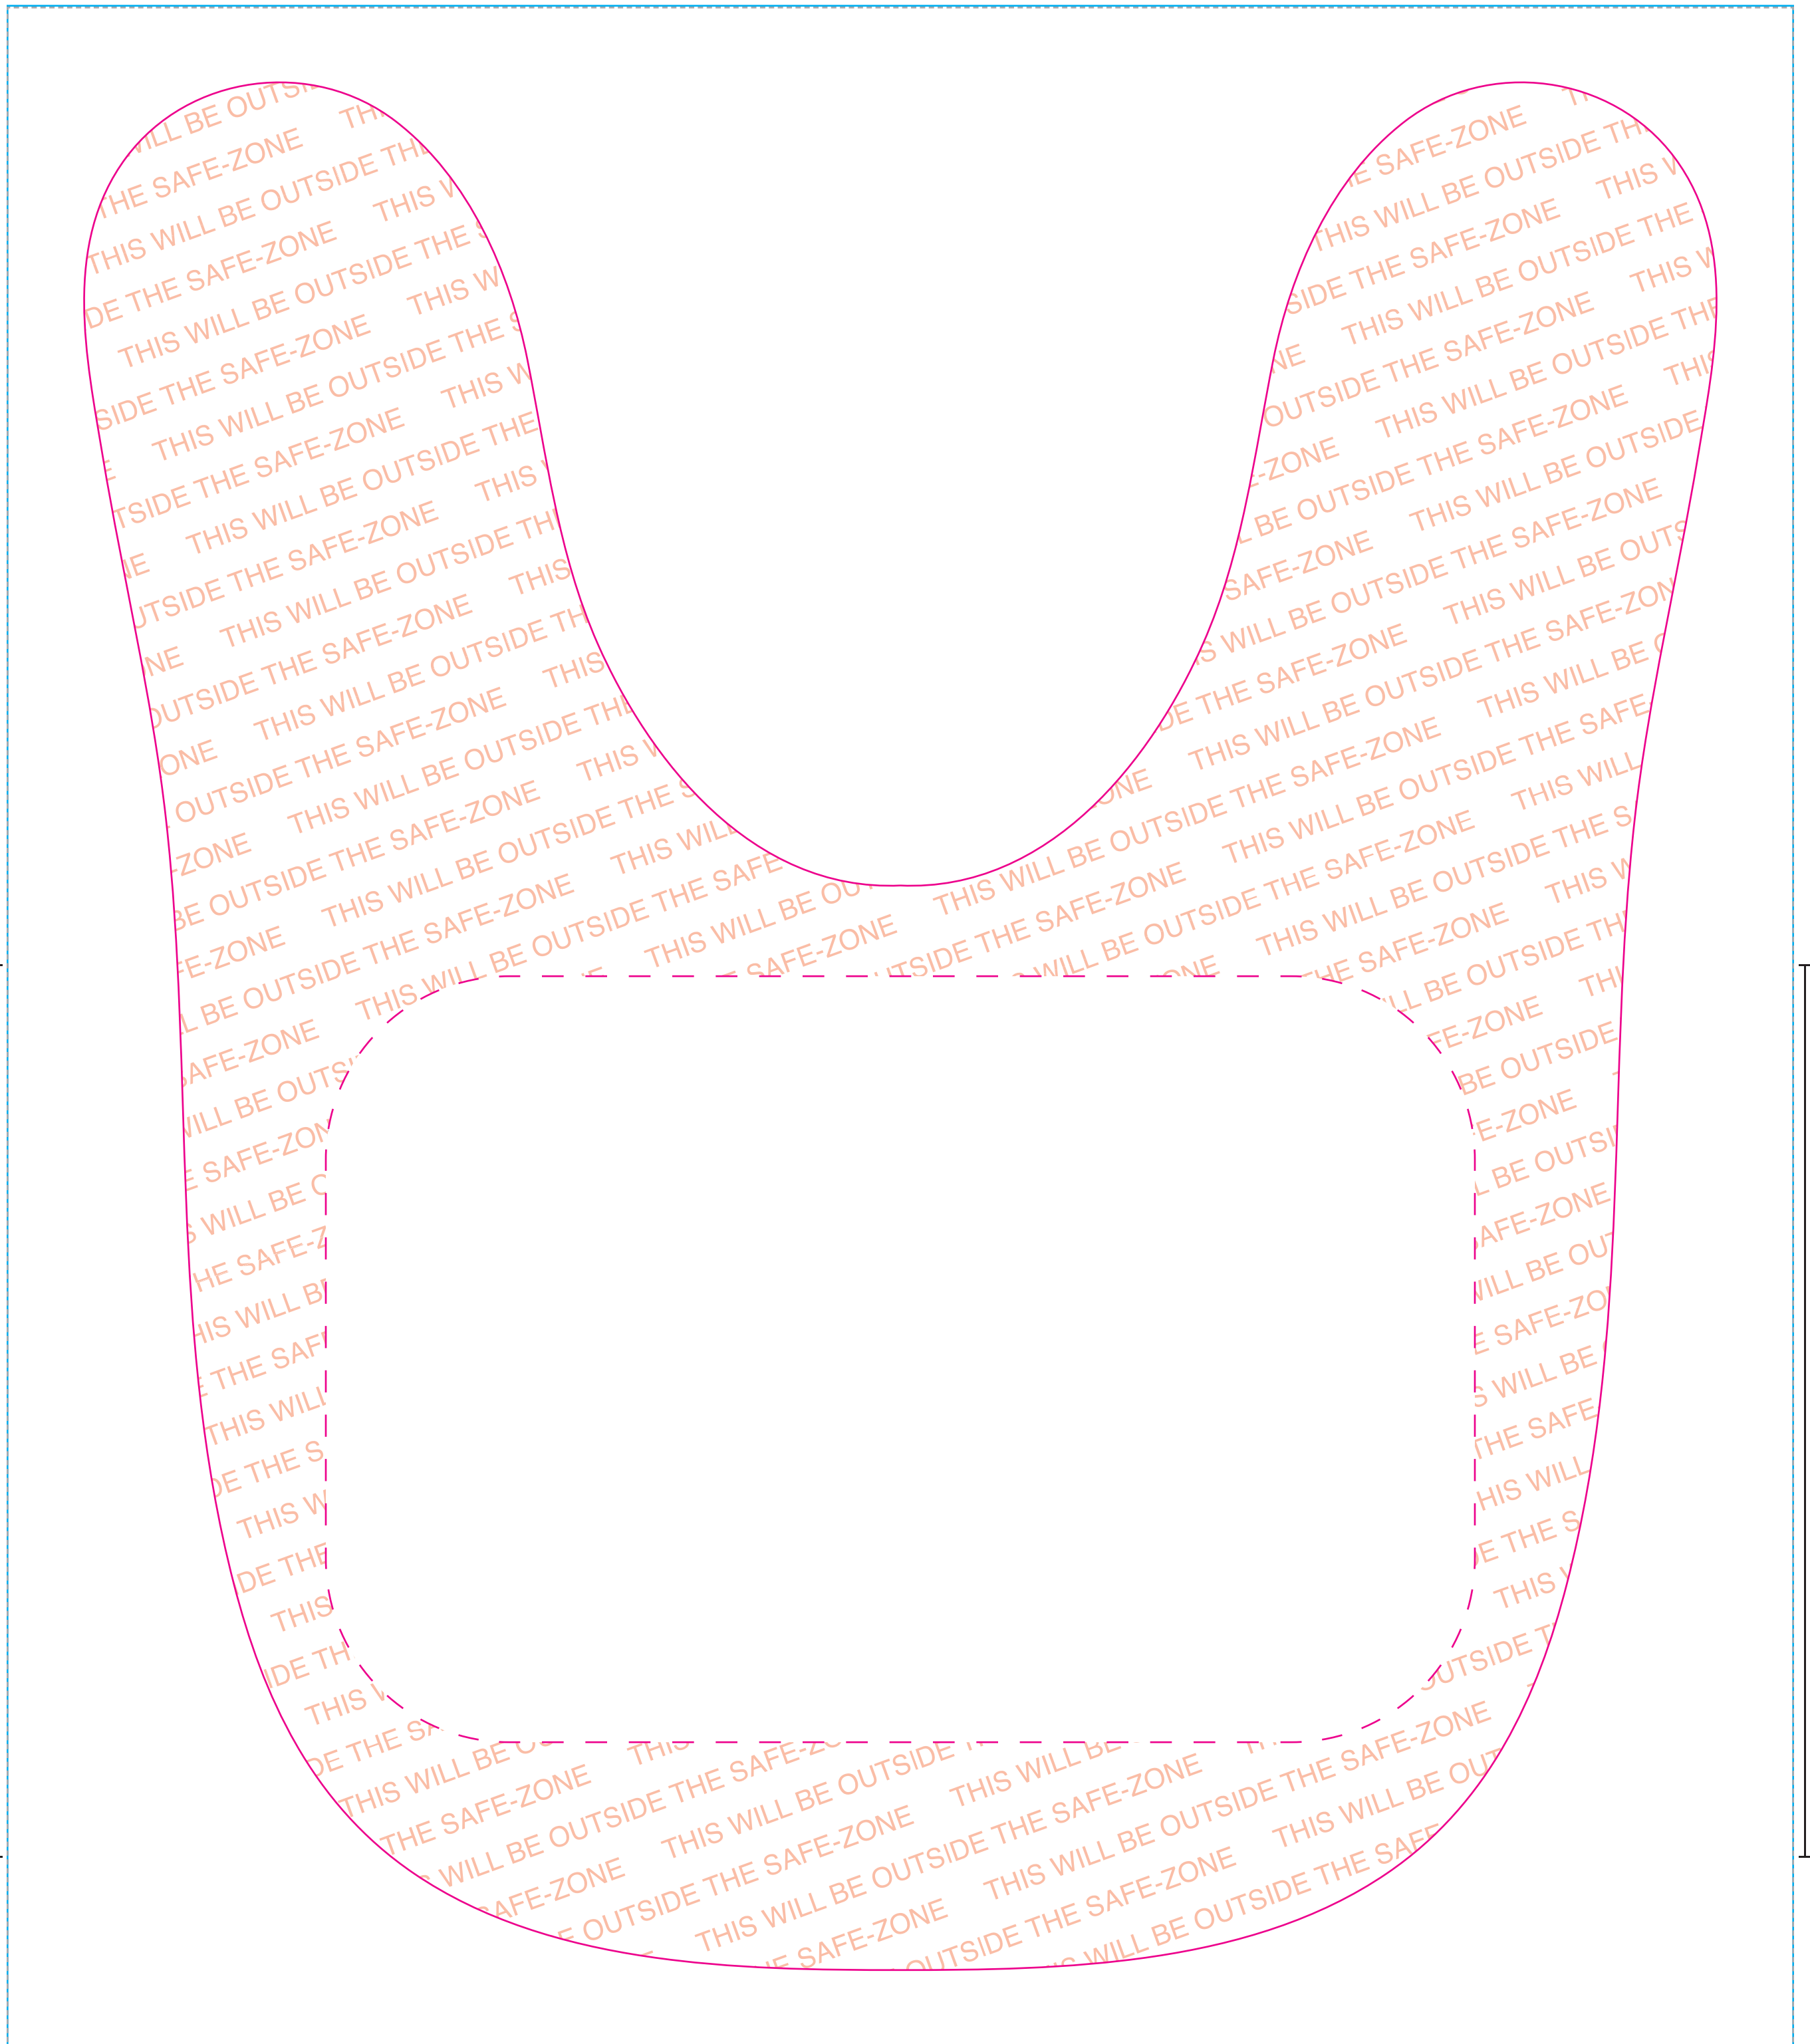

1-sided Baby Bib

TRANSFER OVERALL SIZE: 15" X 17.5"

IMAGE OVERALL AREA: 14" X 16"

IMAGE POSITION:
1.25" FROM THE TOP
0.5" FROM THE LEFT/RIGHT EDGE
.25" FROM THE BOTTOM