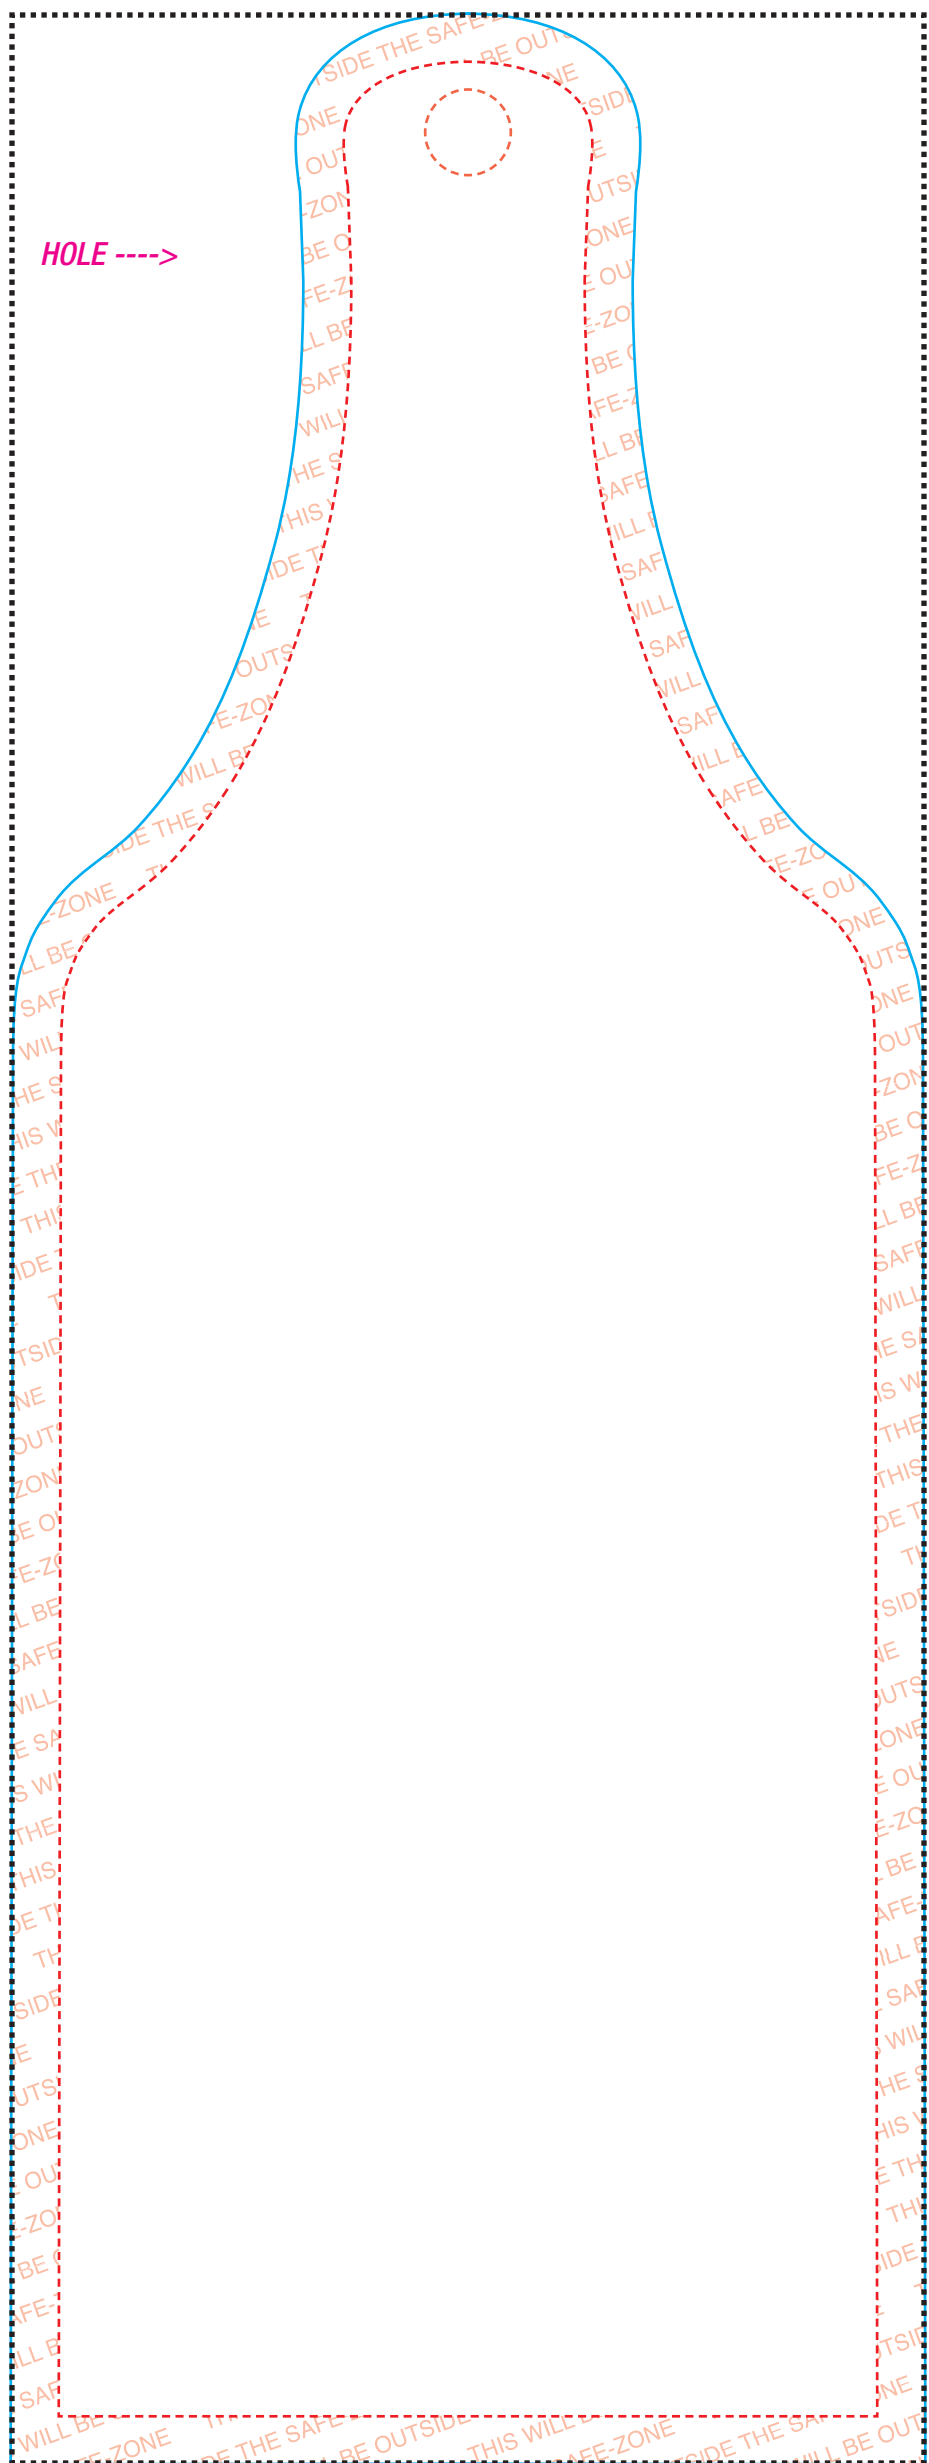

Paddle Cutting Board

TRANSFER OVERALL SIZE: 5.5" X 15"
IMAGE OVERALL AREA: 4.75" X 12.75"

IMAGE POSITION:
1.6111" FROM THE TOP
0.3611" FROM THE LEFT/RIGHT EDGE
0.6111" FROM THE BOTTOM