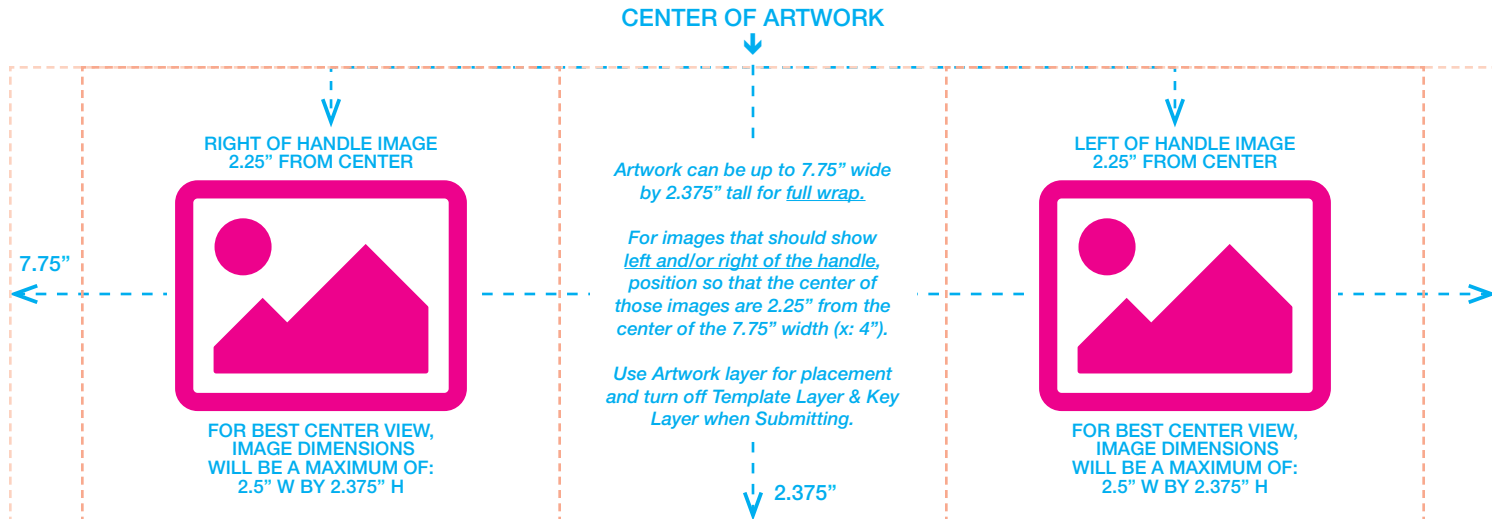

# 6oz ESPRESSO MUG

TRANSFER OVERALL SIZE: 8.0" X 3.75"

IMAGE OVERALL AREA: 7.75" X 2.375"

SEQ: 000000

CLIENT: Name Here

MUG COLOR: Color Combo Here

# of Mugs: 000

IMAGE POSITION:  
1.1563" FROM THE TOP  
0.125" FROM THE LEFT/RIGHT EDGE  
0.2187" FROM THE BOTTOM