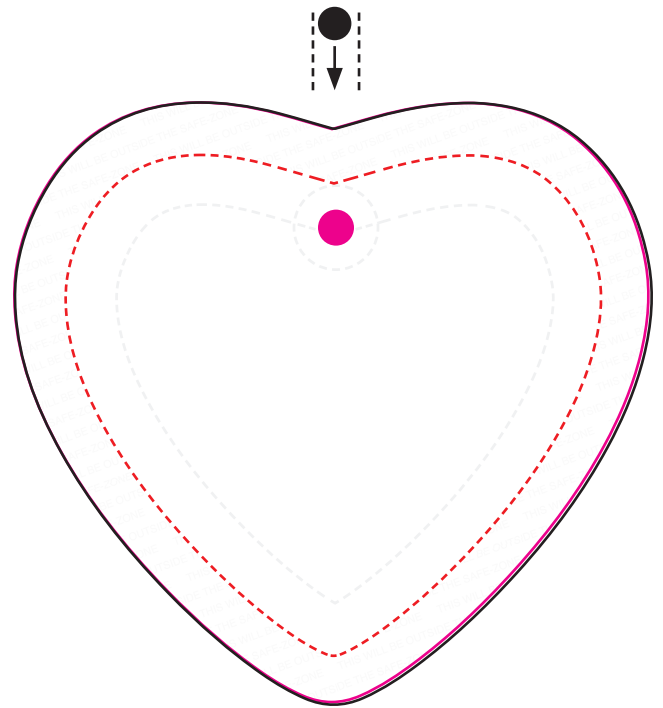

3" Heart Ornament

TRANSFER OVERALL SIZE: 8.5" X 5.5"

IMAGE OVERALL AREA: 3.1875" X 3"

IMAGE POSITION:

0.8" FROM THE TOP

0.525" FROM THE LEFT/RIGHT EDGE

1.75" FROM THE BOTTOM