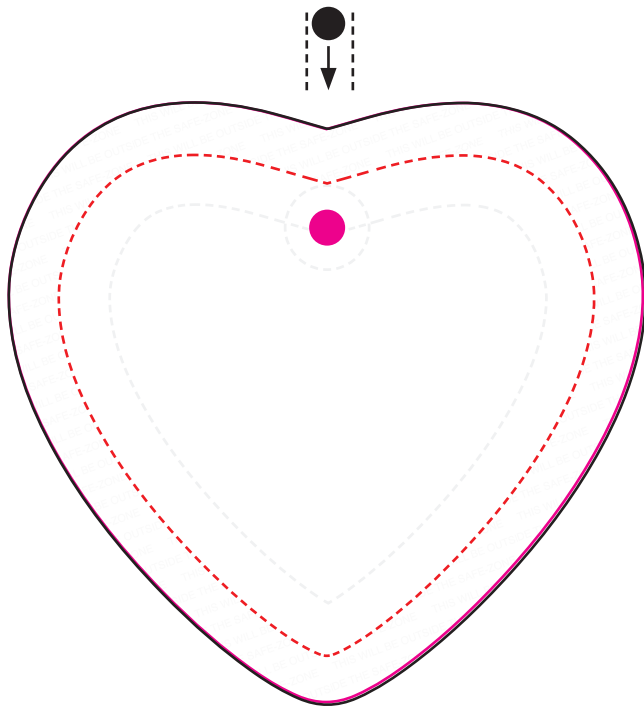

3" Heart Ornament

TRANSFER OVERALL SIZE: 8.5" X 5.5"

IMAGE OVERALL AREA: 3.1875" X 3"

IMAGE POSITION:

0.8" FROM THE TOP

0.525" FROM THE LEFT/RIGHT EDGE

1.75" FROM THE BOTTOM