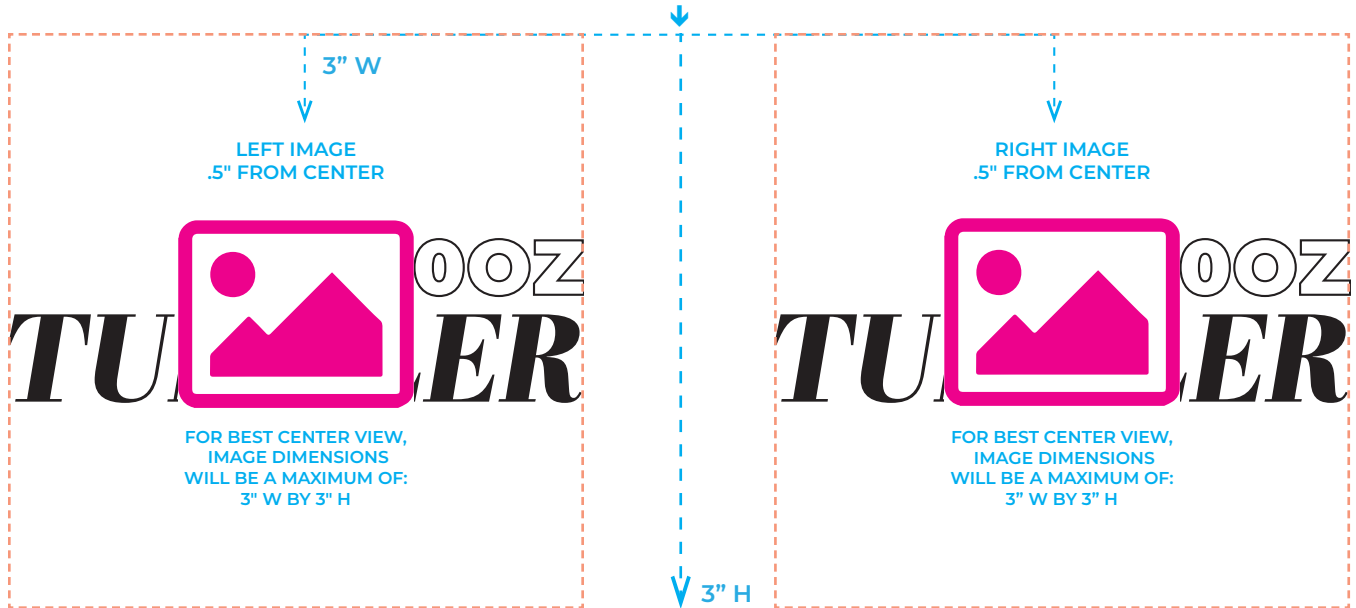

# 30oz Tumbler Template

TRANSFER OVERALL SIZE: 4" X 8"

IMAGE OVERALL AREA: 3" X 3"

SEQ: 000001

CLIENT: Allegra of Brainerd

MUG COLOR: 30oz White Tumbler

# of Mugs: 001

CENTER OF ARTWORK

IMAGE POSITION:

.5" FROM THE TOP

.5" FROM THE LEFT/RIGHT EDGE

.5" FROM THE BOTTOM