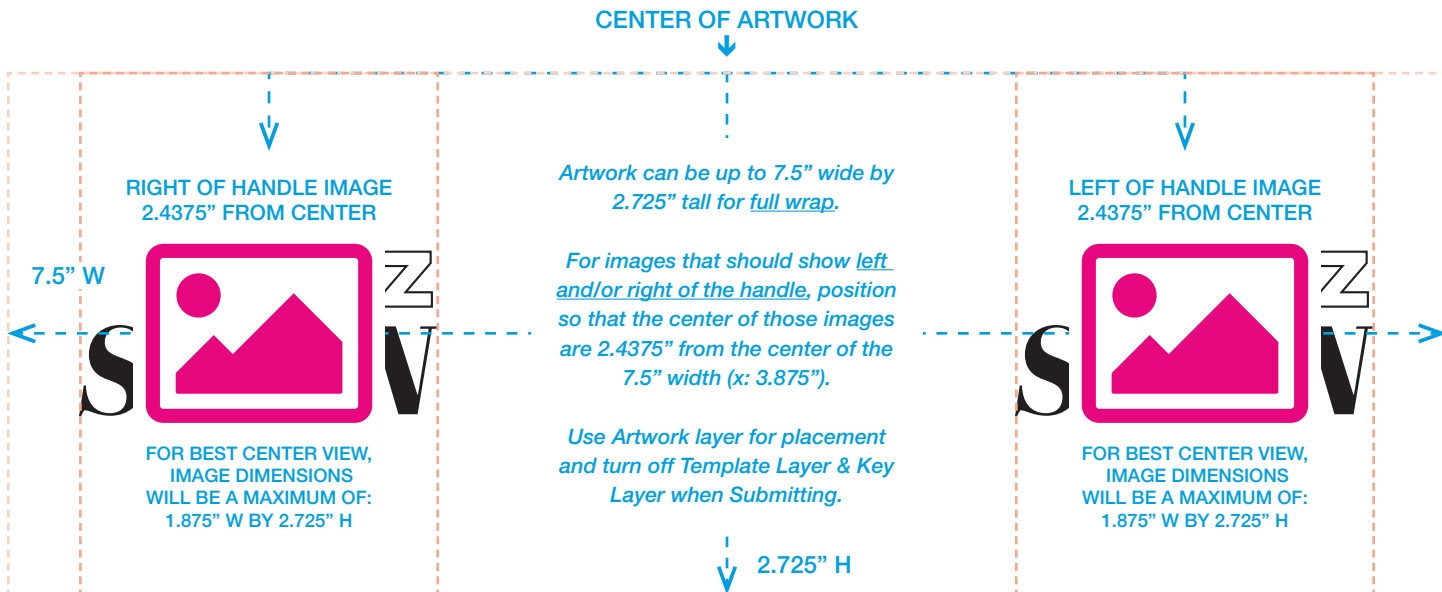

22oz STEIN MUG

TRANSFER OVERALL SIZE: 7.75" X 6.5"

IMAGE OVERALL AREA: 7.5" X 2.725"

SEQ: 000000

CLIENT: Name Here

MUG COLOR: Color Combo Here

of Mugs: 000

IMAGE POSITION:
2.155" FROM THE TOP
0.125" FROM THE LEFT/RIGHT EDGE
1.62" FROM THE BOTTOM