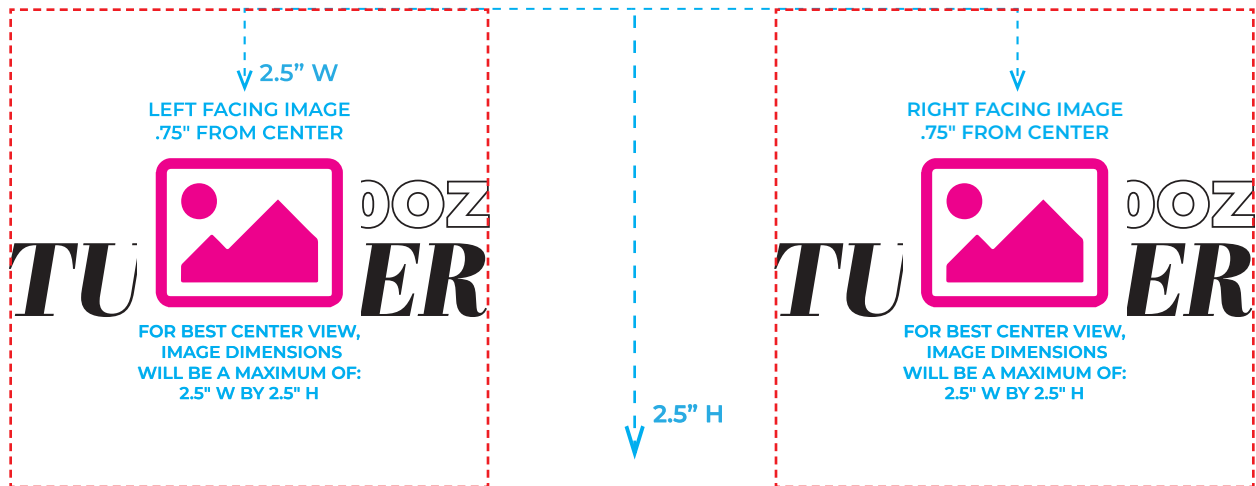

20oz Tumbler Template

TRANSFER OVERALL SIZE: 4" X 8"

IMAGE OVERALL AREA: 2.5" X 2.5"

IMAGE POSITION:

1.125" FROM THE TOP

.75" FROM THE LEFT/RIGHT EDGE

.375" FROM THE BOTTOM