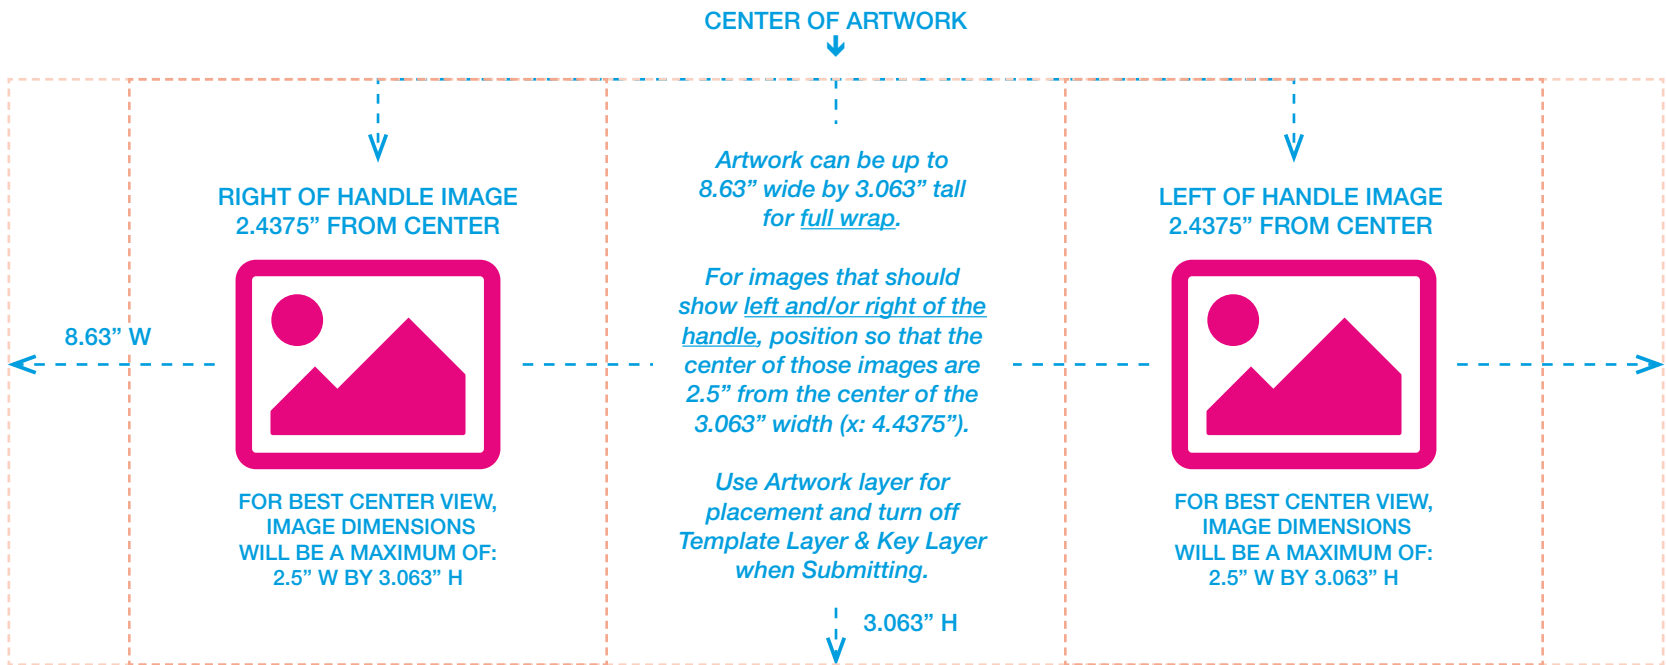

16oz STEIN MUG

TRANSFER OVERALL SIZE: 8.875" X 6.75"
IMAGE OVERALL AREA: 8.63" X 3.063"

SEQ: 000000

CLIENT: Name Here

MUG COLOR: Color Combo Here

of Mugs: 000

IMAGE POSITION:
2.281" FROM THE TOP
0.1225" FROM THE LEFT/RIGHT EDGE
1.406" FROM THE BOTTOM