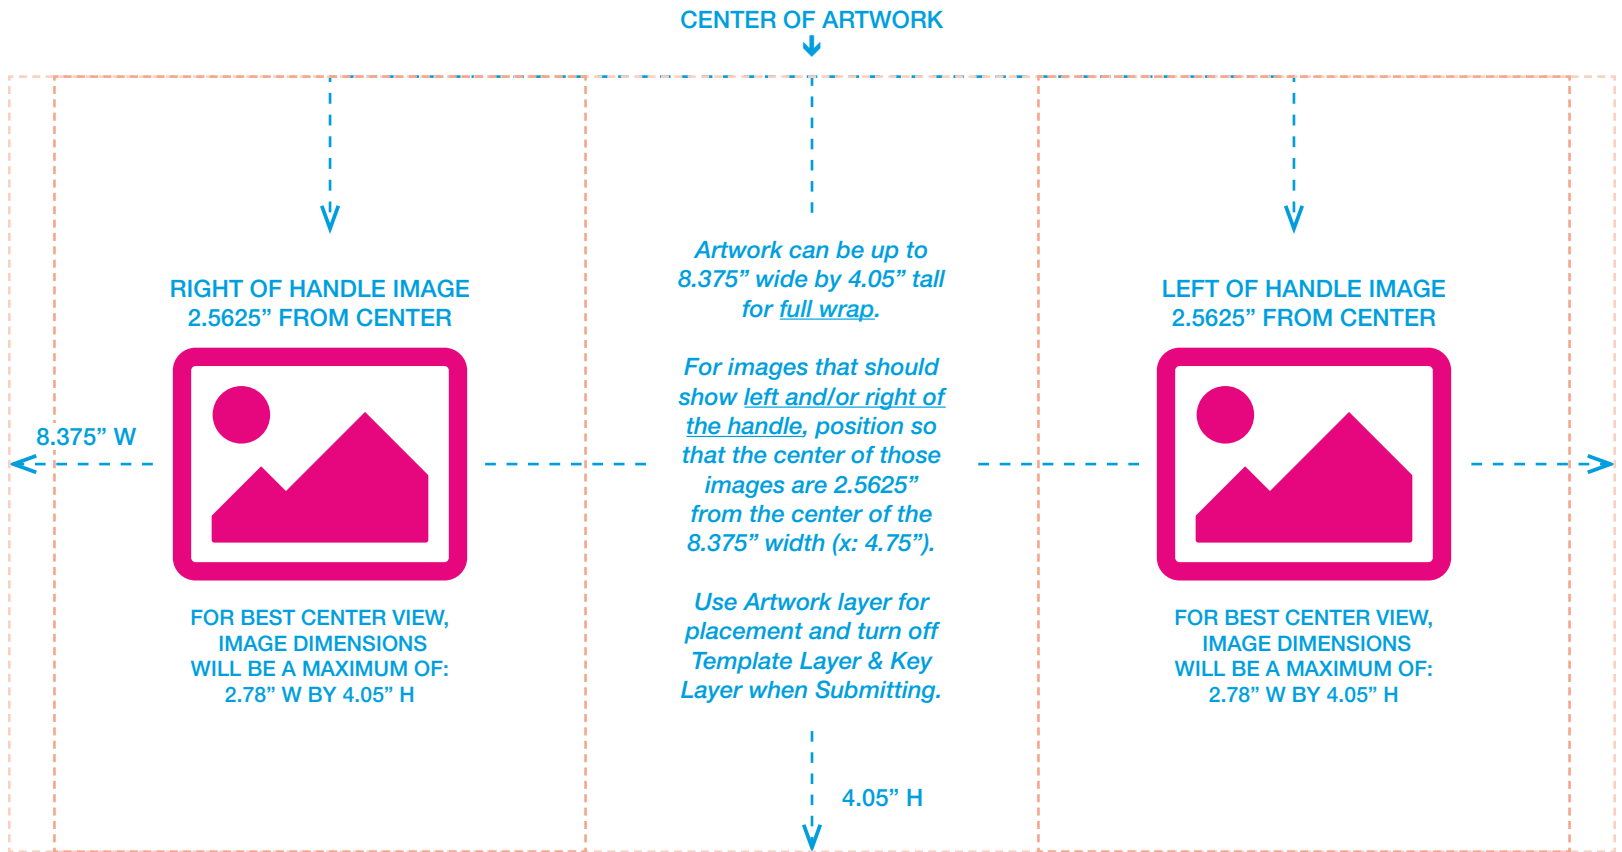

# 15oz MUG

TRANSFER OVERALL SIZE: 5.67" X 9.5"

IMAGE OVERALL AREA: 4.05" X 8.375"

SEQ: 000000

CLIENT: Name Here

MUG COLOR: Color Combo Here

# of Mugs: 000

IMAGE POSITION:  
1.1728" FROM THE TOP  
0.5625" FROM THE LEFT/RIGHT EDGE  
0.4472" FROM THE BOTTOM