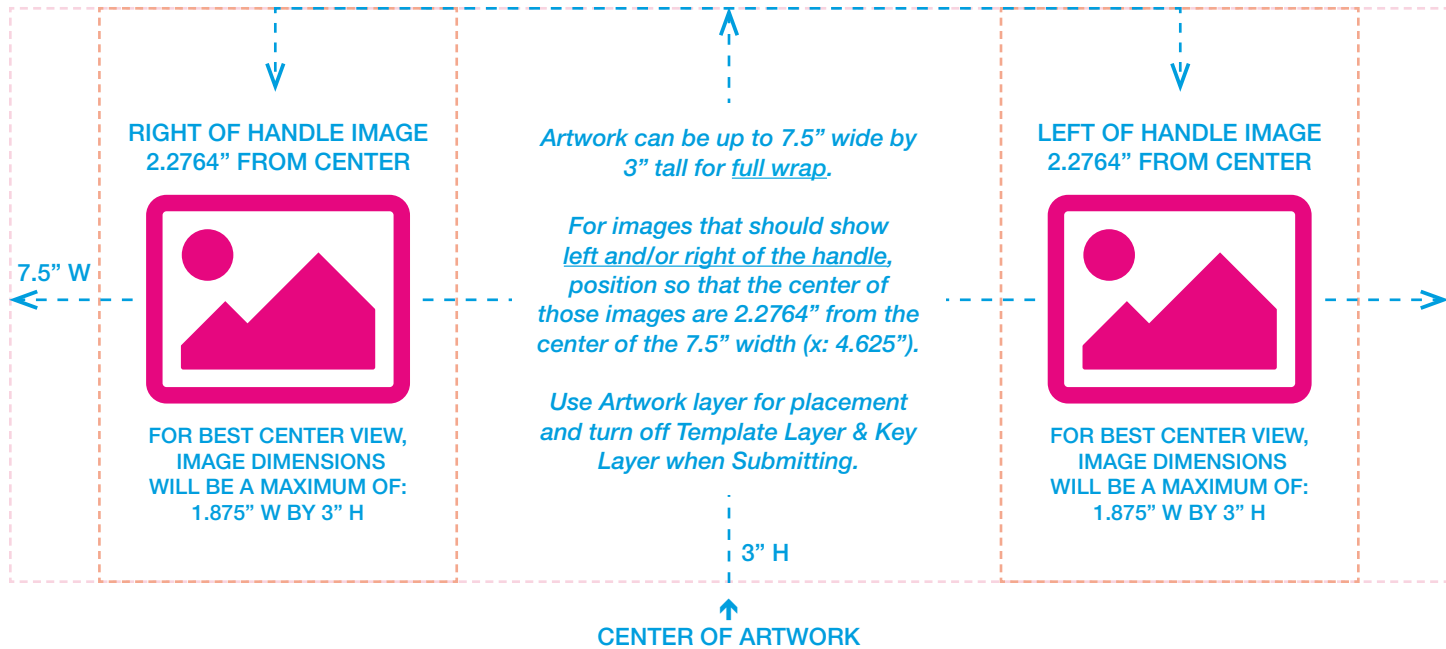

14oz TRAVELER MUG

TRANSFER OVERALL SIZE: 9.25" X 6"

IMAGE OVERALL AREA: 7.5" X 3"

TEMPLATE KEY

- BLEED
- - - SAFE-ZONE
- INFO
- - ALWAYS PRINTS (REG)

SEQ: 000000

CLIENT: Name Here

MUG COLOR: Color Combo Here

of Mugs: 000

IMAGE POSITION:
0.25" FROM THE TOP
0.875" FROM THE LEFT/RIGHT EDGE
2.75" FROM THE BOTTOM