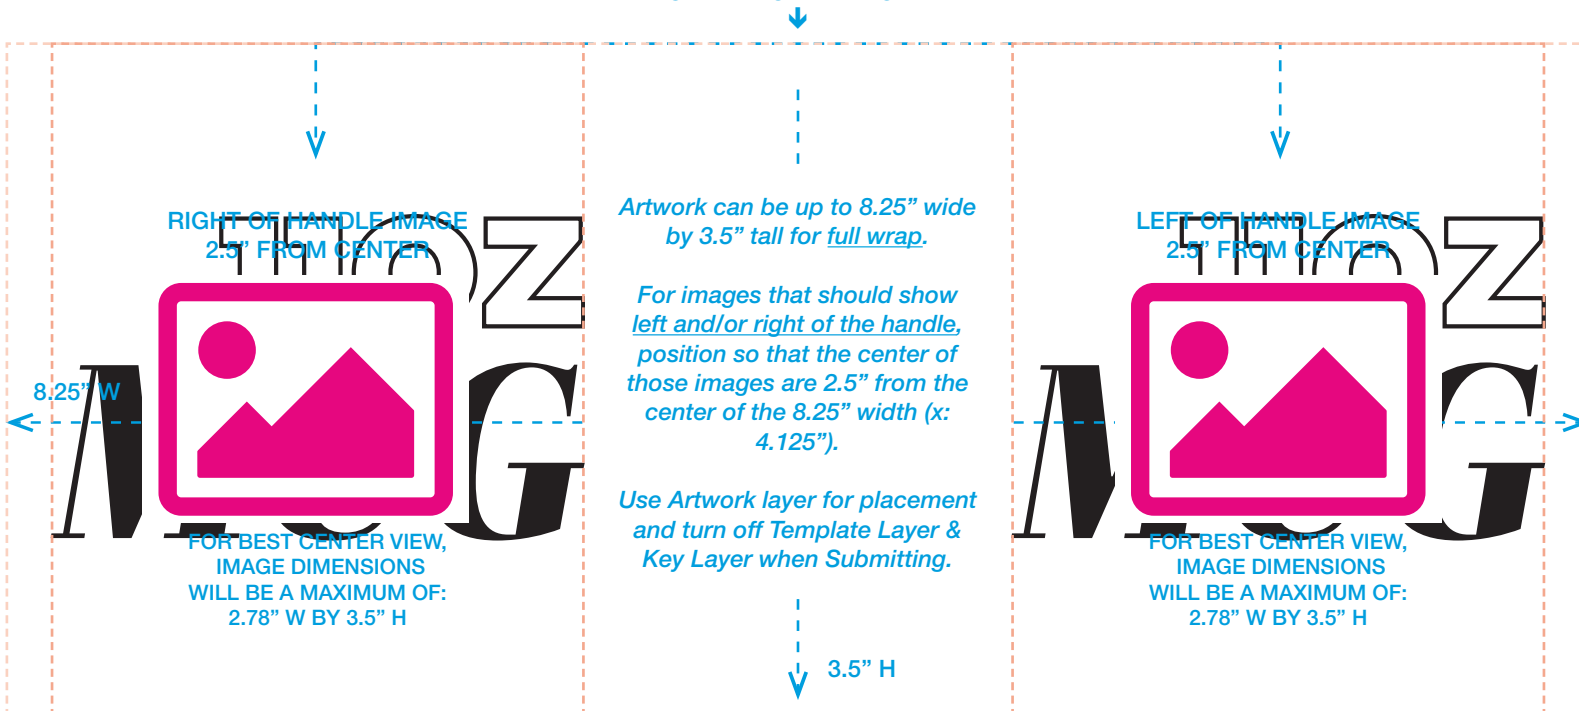

# 11oz MUG

TRANSFER OVERALL SIZE: 9.12" X 5"

IMAGE OVERALL AREA: 8.25" X 3.5"

SEQ: 000000

CLIENT: Name Here

MUG COLOR: Mug Type

# of Mugs: 000

CENTER OF ARTWORK

IMAGE POSITION:  
1.335" FROM THE TOP  
0.435" FROM THE LEFT/RIGHT EDGE  
0.165" FROM THE BOTTOM