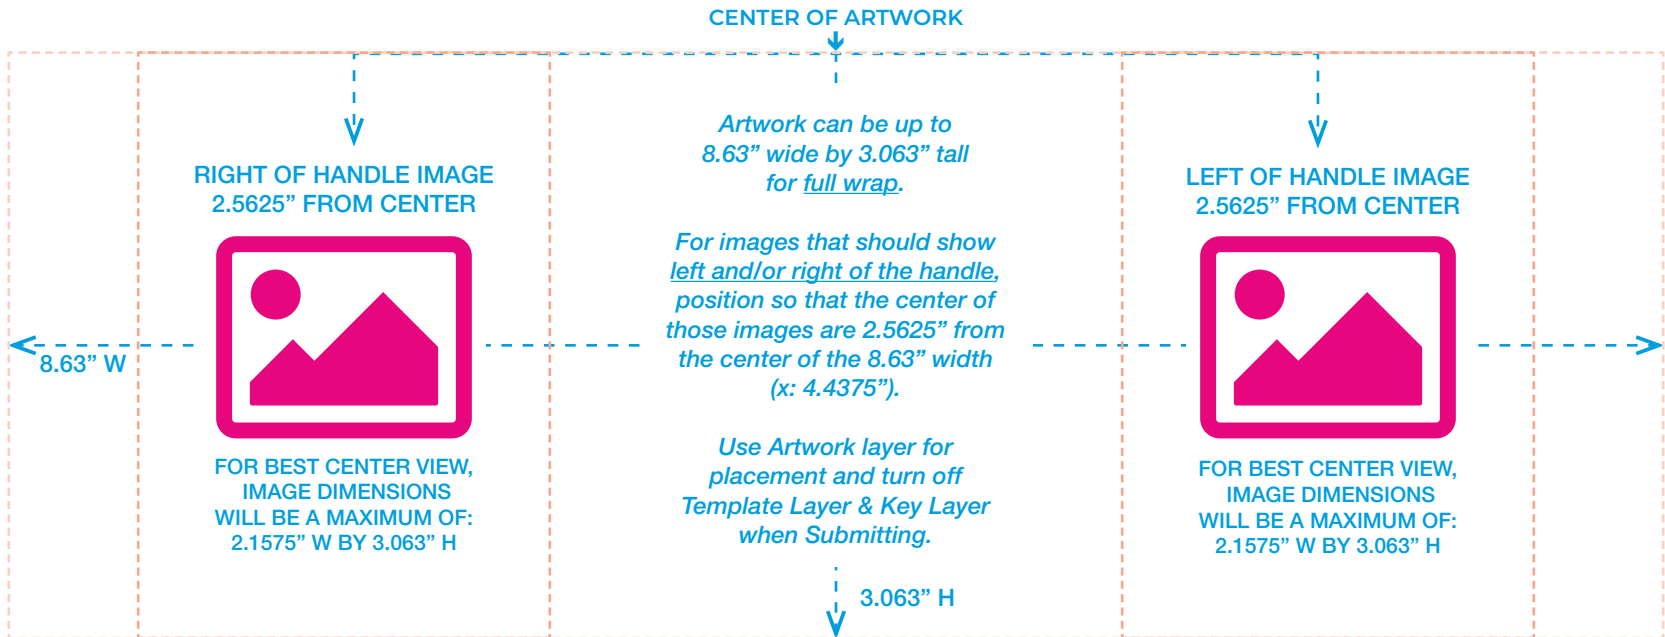

# 10oz FROSTED MUG

TRANSFER OVERALL SIZE: 8.875" X 4.6875"

IMAGE OVERALL AREA: 8.63" X 3.063"

SEQ: 000000

CLIENT: Name Here

MUG COLOR: Color Combo Here

# of Mugs: 000

IMAGE POSITION:

1.24975" FROM THE TOP

0.1225" FROM THE LEFT/RIGHT EDGE

0.3678" FROM THE BOTTOM