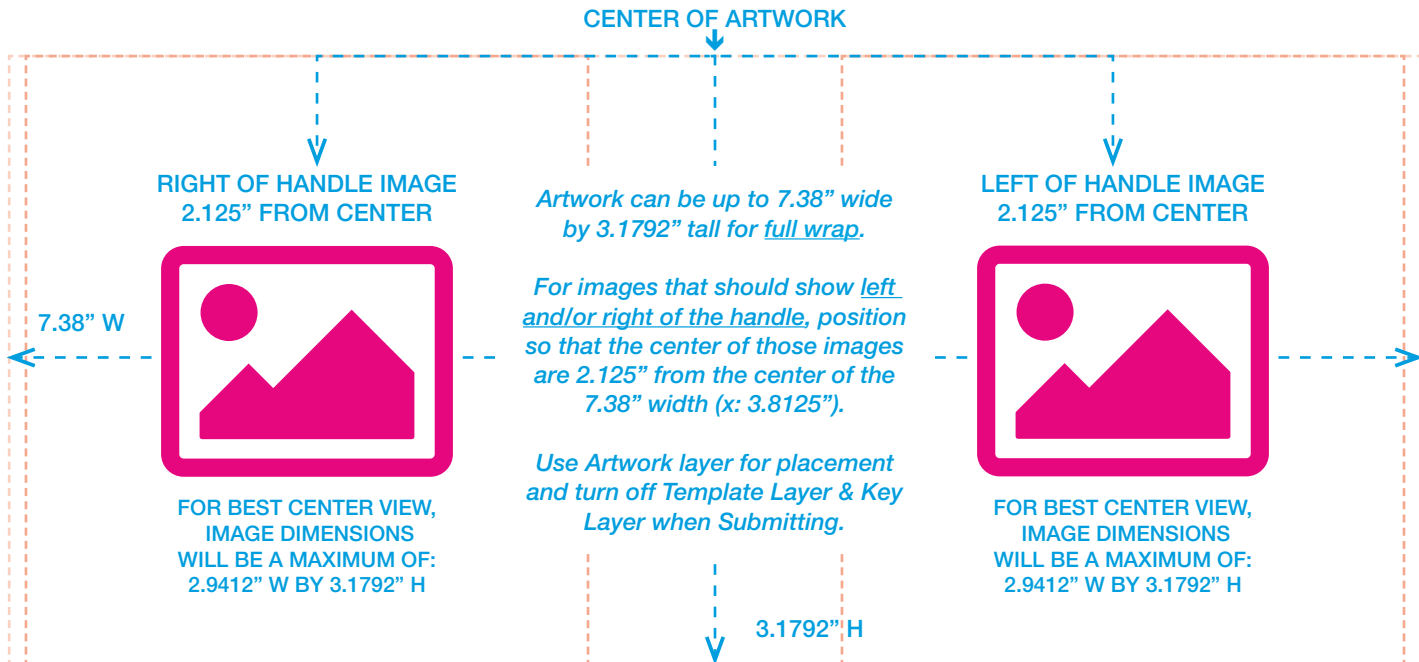

# 10oz BONE CHINA MUG

TRANSFER OVERALL SIZE: 7.625" X 4.75"

IMAGE OVERALL AREA: 7.38" X 3.1792"

SEQ: 000000

CLIENT: Name Here

MUG COLOR: Color Combo Here

# of Mugs: 000

IMAGE POSITION:  
0.28" FROM THE TOP  
0.1294" FROM THE LEFT/RIGHT EDGE  
1.2854" FROM THE BOTTOM